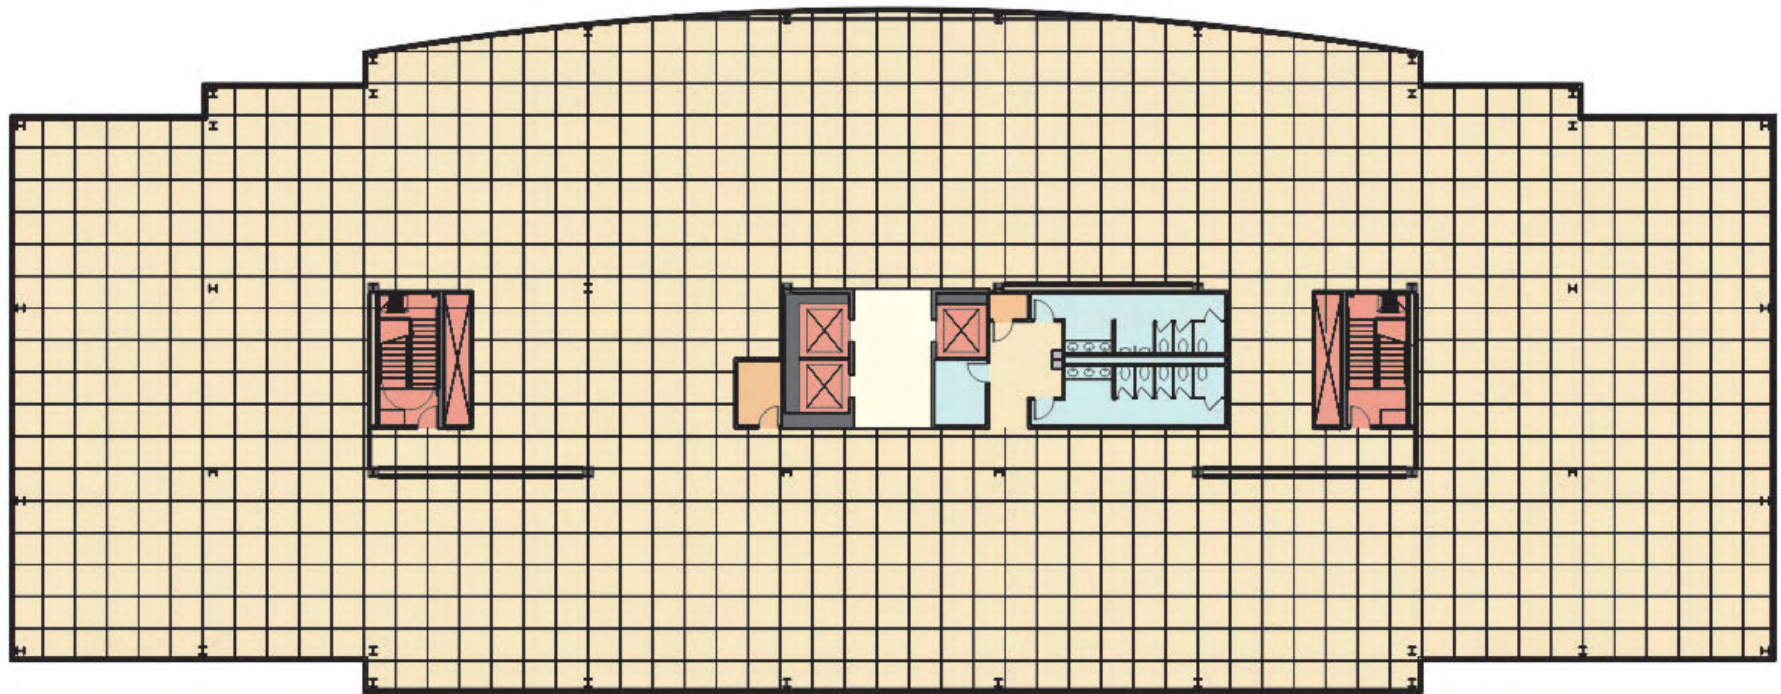

8415 ALLISON POINTE BLVD.
INDIANAPOLIS INDIANA

(317) 913-0100

1
A2.3

TYPICAL FLOOR PLAN

EDGEWORTHLASKEY
PROPERTIES LLC

8415 ALLISON POINTE BLVD.
INDIANAPOLIS INDIANA

(317) 913-0100

1 SIXTH FLOOR PLAN
A2.4